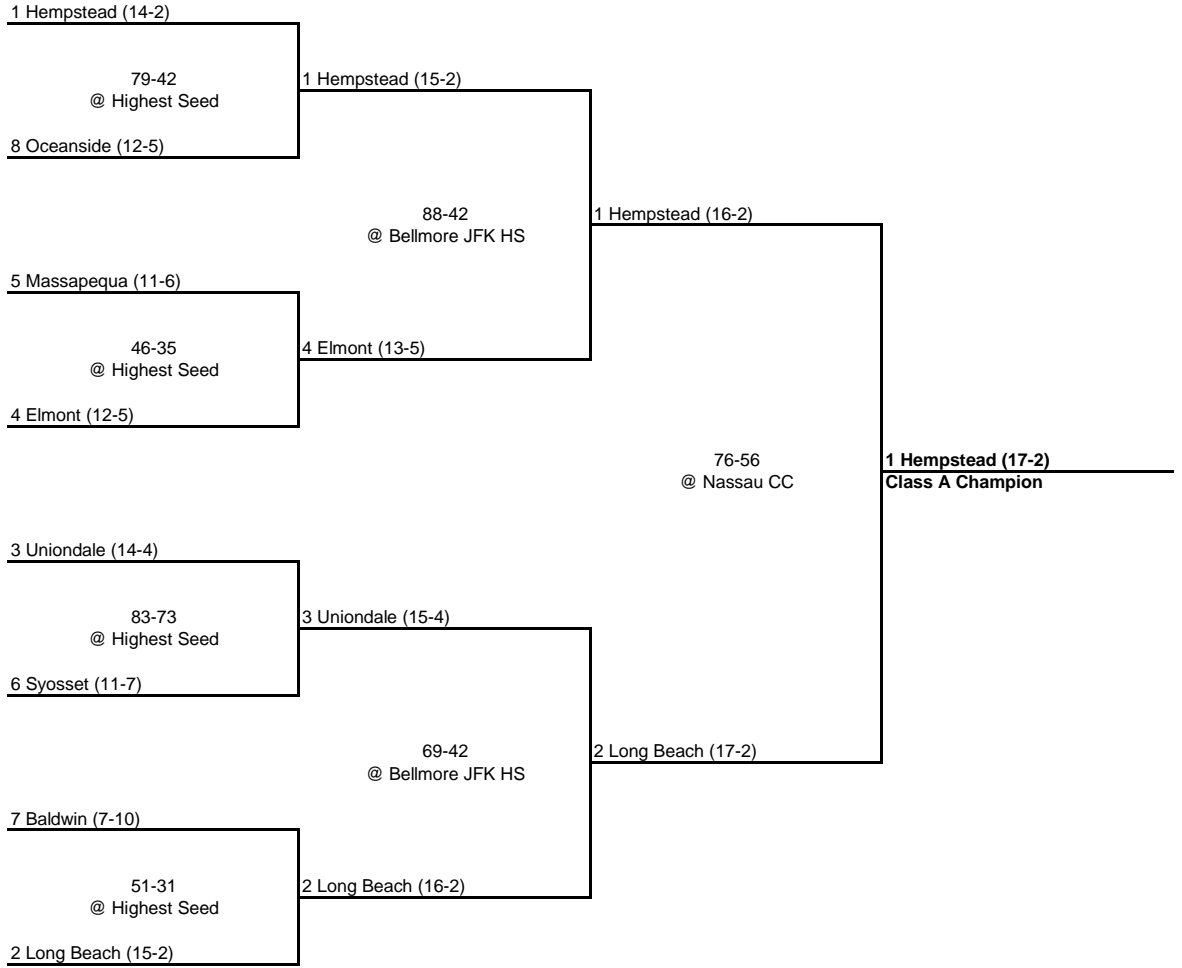

**1997 CLASS A CHAMPIONSHIP**

**New York State Section VIII**

QUARTERFINAL

SEMI FINAL

FINAL

1997 CLASS B CHAMPIONSHIP

New York State Section VIII

ROUND 1

QUARTERFINAL

SEMI FINAL

FINAL

1 Westbury (12-5)

59-47  
@ Highest Seed  
16 Seaford (11-6)

1 Westbury (13-5)

9 Calhoun (10-7)

79-69 (2OT)  
@ Highest Seed  
8 Garden City (11-6)