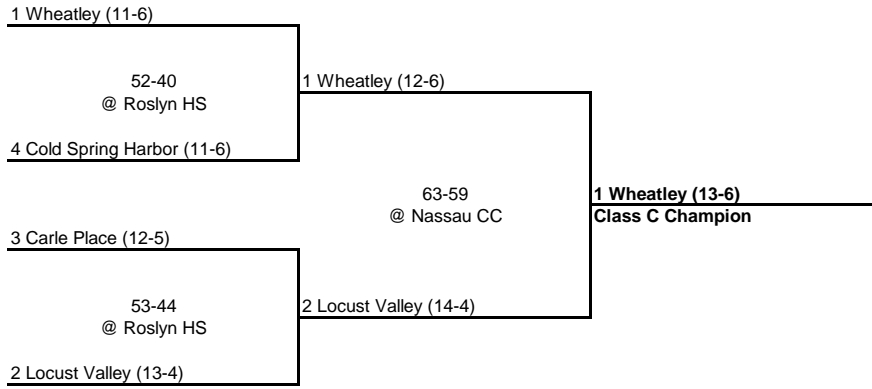

15 MacArthur (9-8)

66-52  
@ Highest Seed  
2 Manhasset (15-2)

64-42  
@ Highest Seed  
2 Manhasset (16-2)

61-42  
@ Hicksville HS  
2 Manhasset (17-2)

2 Manhasset (18-2)

---

---

**1997 CLASS C CHAMPIONSHIP**

---

---

**New York State Section VIII**

SEMI FINAL

FINAL

---

---

**1997 CLASS OVERALL CHAMPIONSHIP**