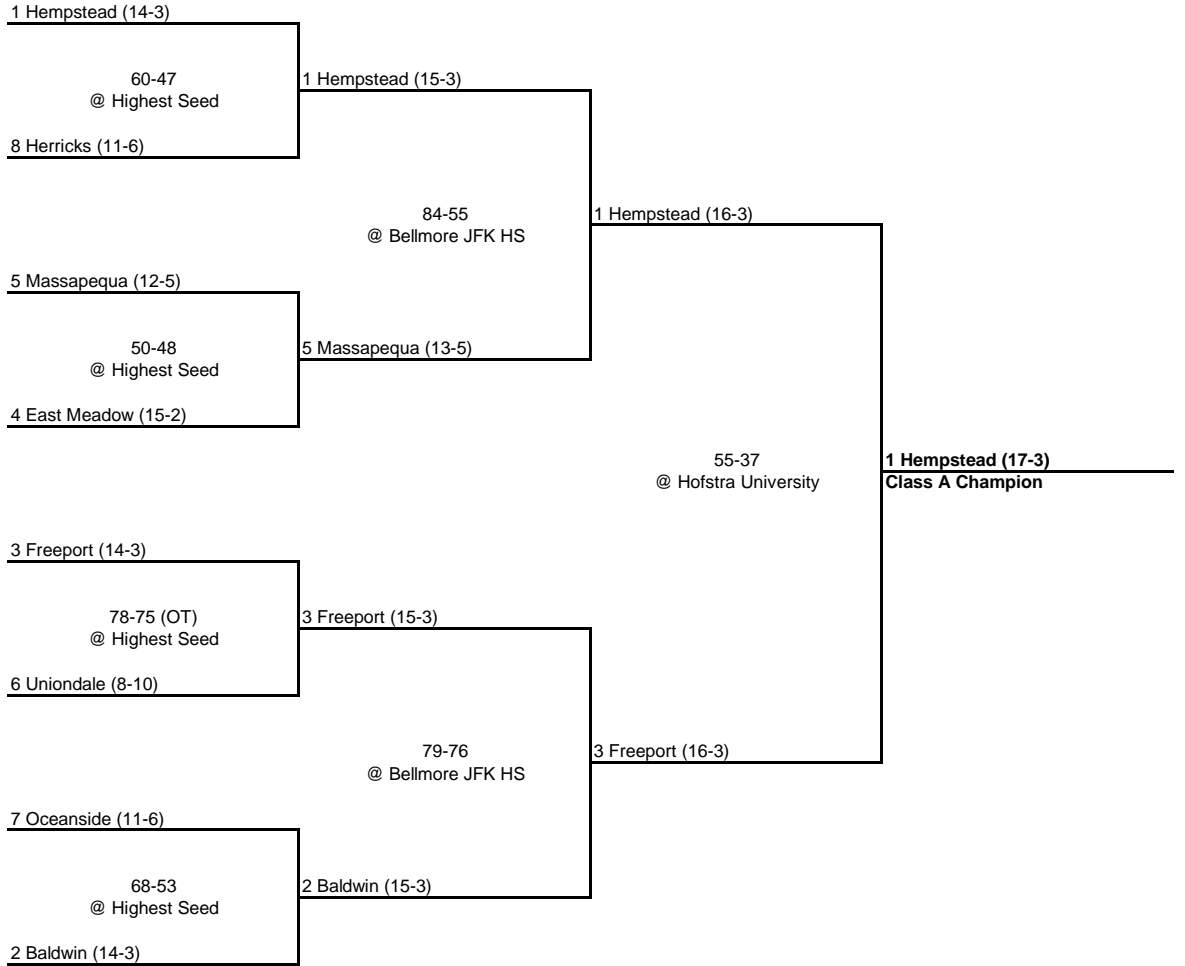

1995 CLASS A CHAMPIONSHIP

New York State Section VIII

QUARTERFINAL

SEMI FINAL

FINAL

1995 CLASS B CHAMPIONSHIP

New York State Section VIII

ROUND 1

QUARTERFINAL

SEMI FINAL

FINAL

1 Westbury (17-0)

90-56
@ Highest Seed
16 VS South (11-6)

1 Westbury (18-0)

9 Roslyn (11-6)

71-70 (OT)
@ Highest Seed
8 Manhasset (11-6)