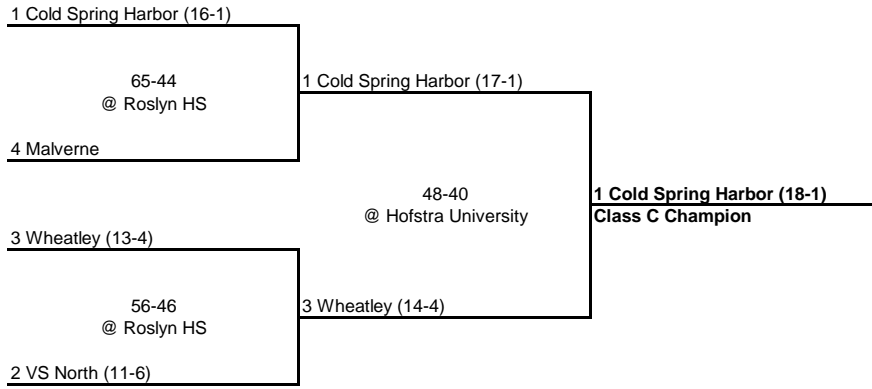

1995 CLASS C CHAMPIONSHIP

New York State Section VIII

SEMI FINAL

FINAL