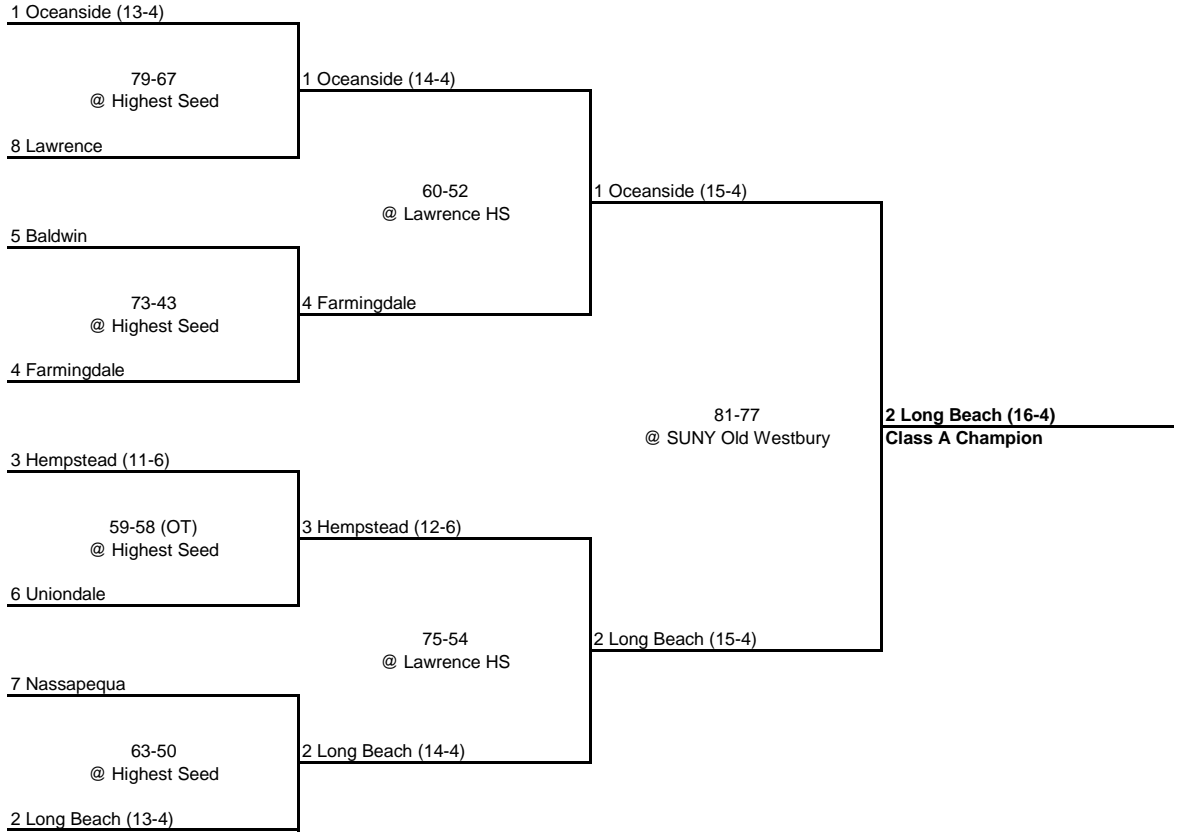

---

---

**1992 CLASS A CHAMPIONSHIP**

**New York State Section VIII**

---

---

QUARTERFINAL

SEMI FINAL

FINAL

**1992 CLASS B CHAMPIONSHIP**

**New York State Section VIII**

ROUND 1

QUARTERFINAL

SEMI FINAL

FINAL

1 Roosevelt (17-0)

9 Lynbrook (10-7)

52-38  
@ Highest Seed

1 Roosevelt (18-0)

8 Glen Cove (11-7)

74-51  
@ Highest Seed

8 Glen Cove (10-7)

45-40  
@ Malverne HS

1 Roosevelt (19-0)