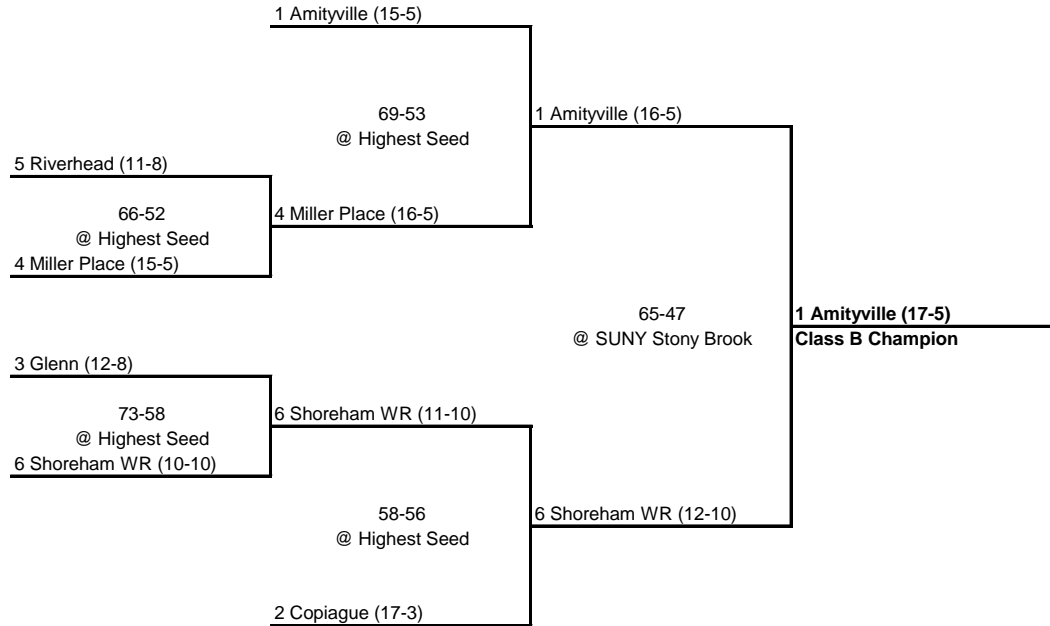

1991 CLASS B CHAMPIONSHIP

New York State Section XI

QUARTERFINAL

SEMI FINAL

FINAL