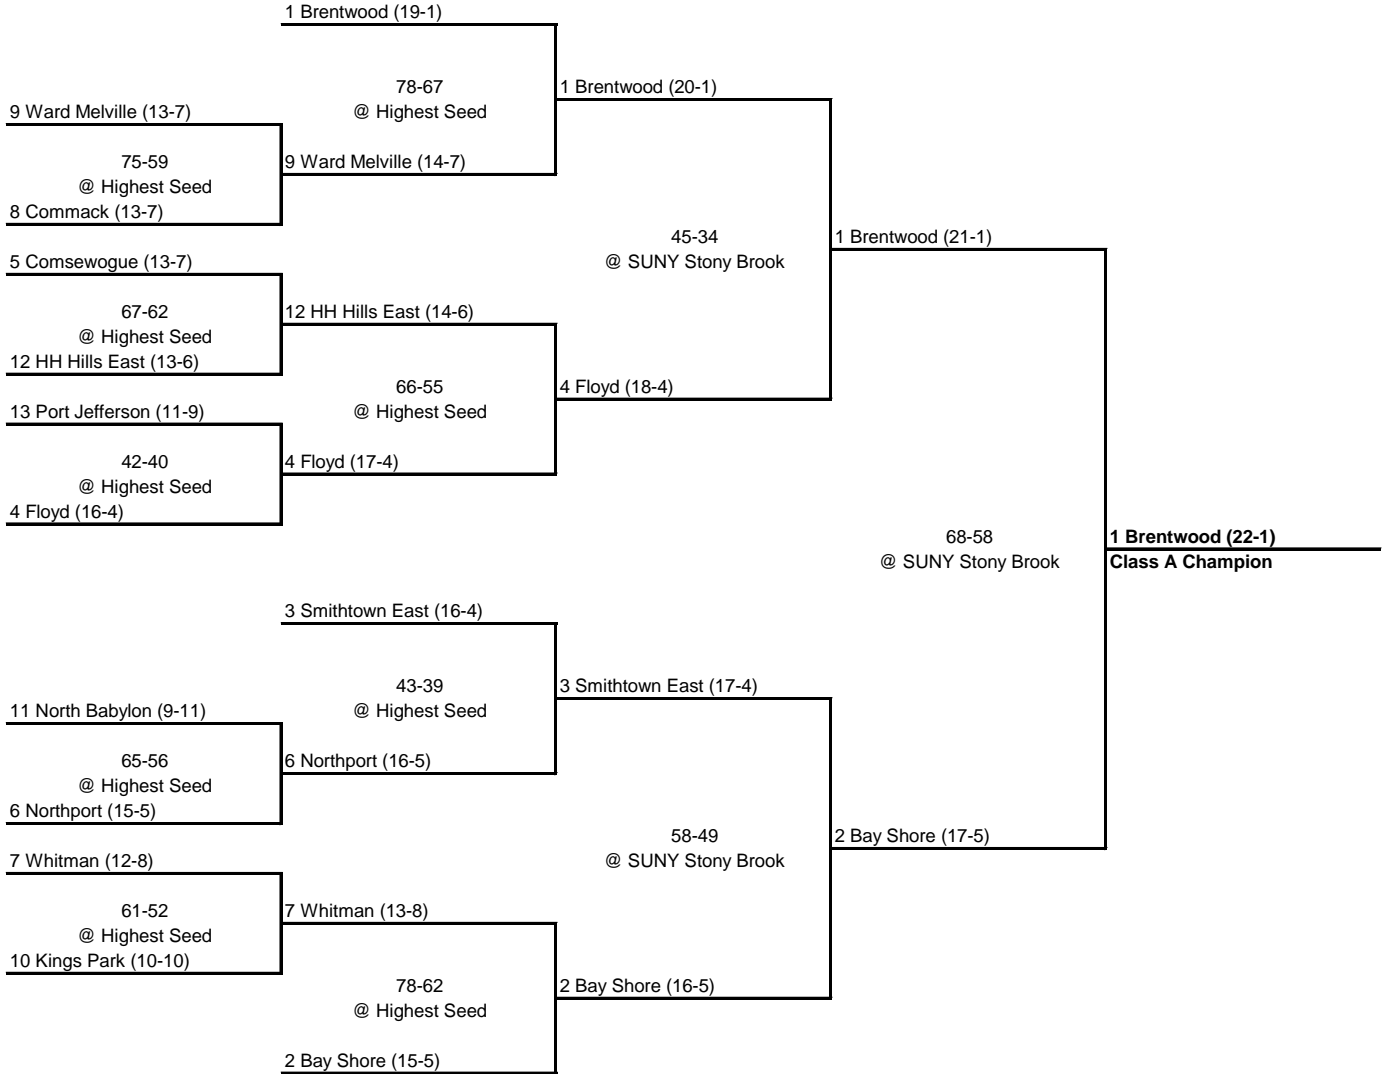

**1991 CLASS A CHAMPIONSHIP**

**New York State Section XI**

ROUND 1

QUARTERFINAL

SEMI FINAL

FINAL

---

---