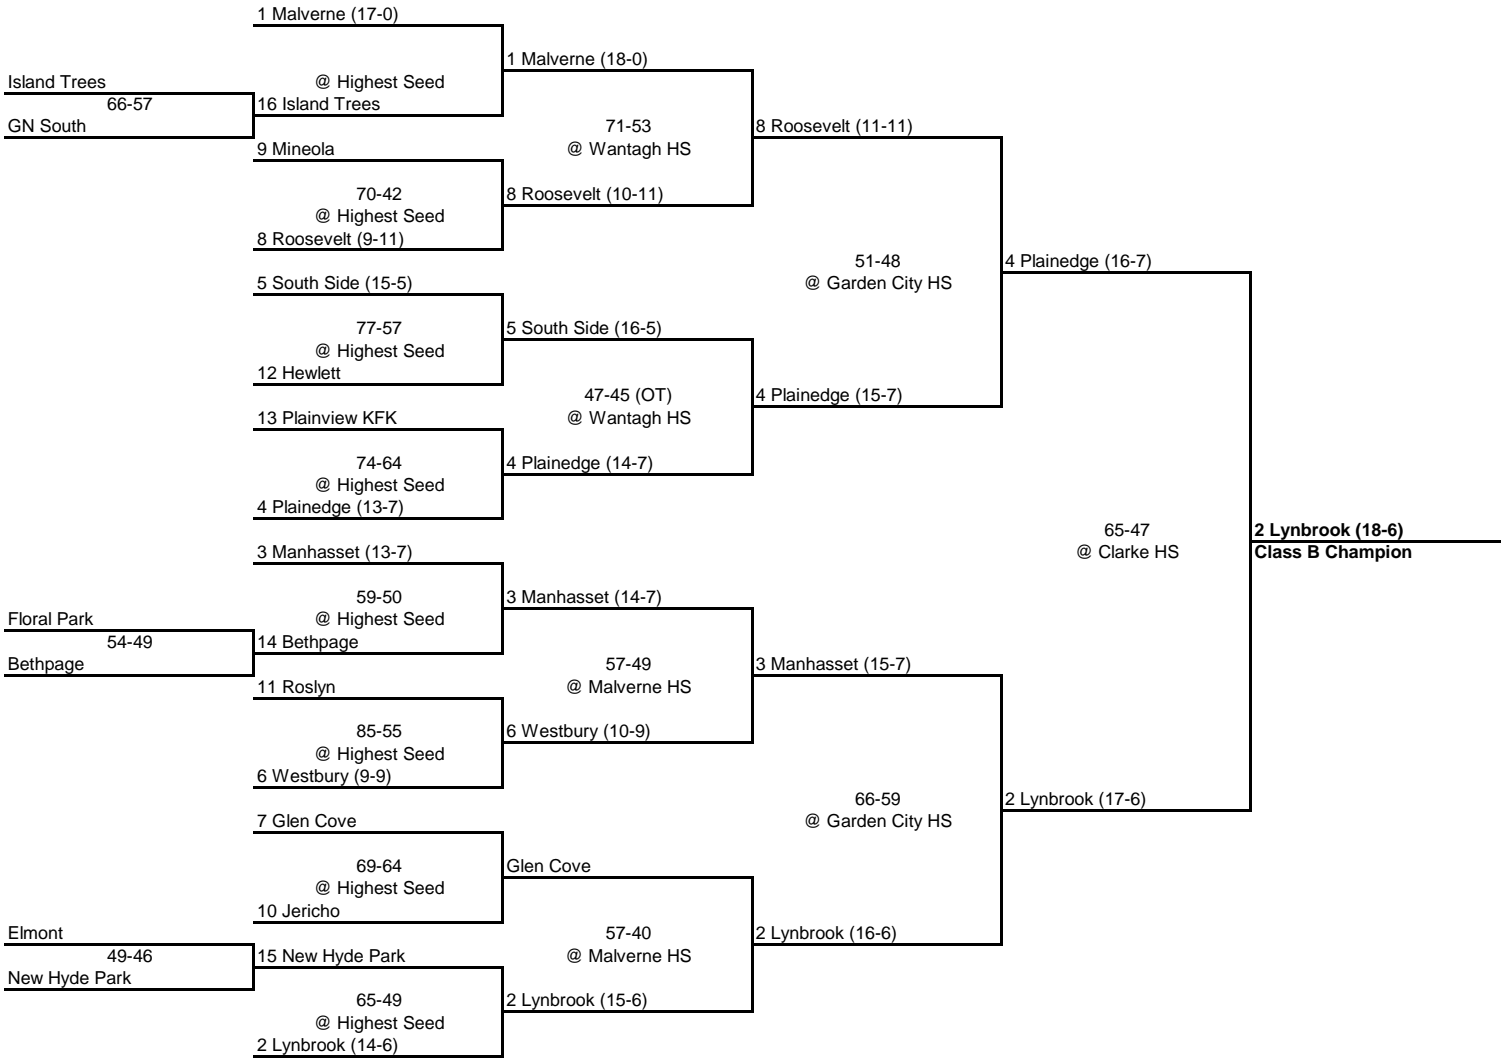

1989 CLASS B CHAMPIONSHIP

New York State Section VIII

OUTBRACKET

ROUND 1

QUARTERFINAL

SEMI FINAL

FINAL