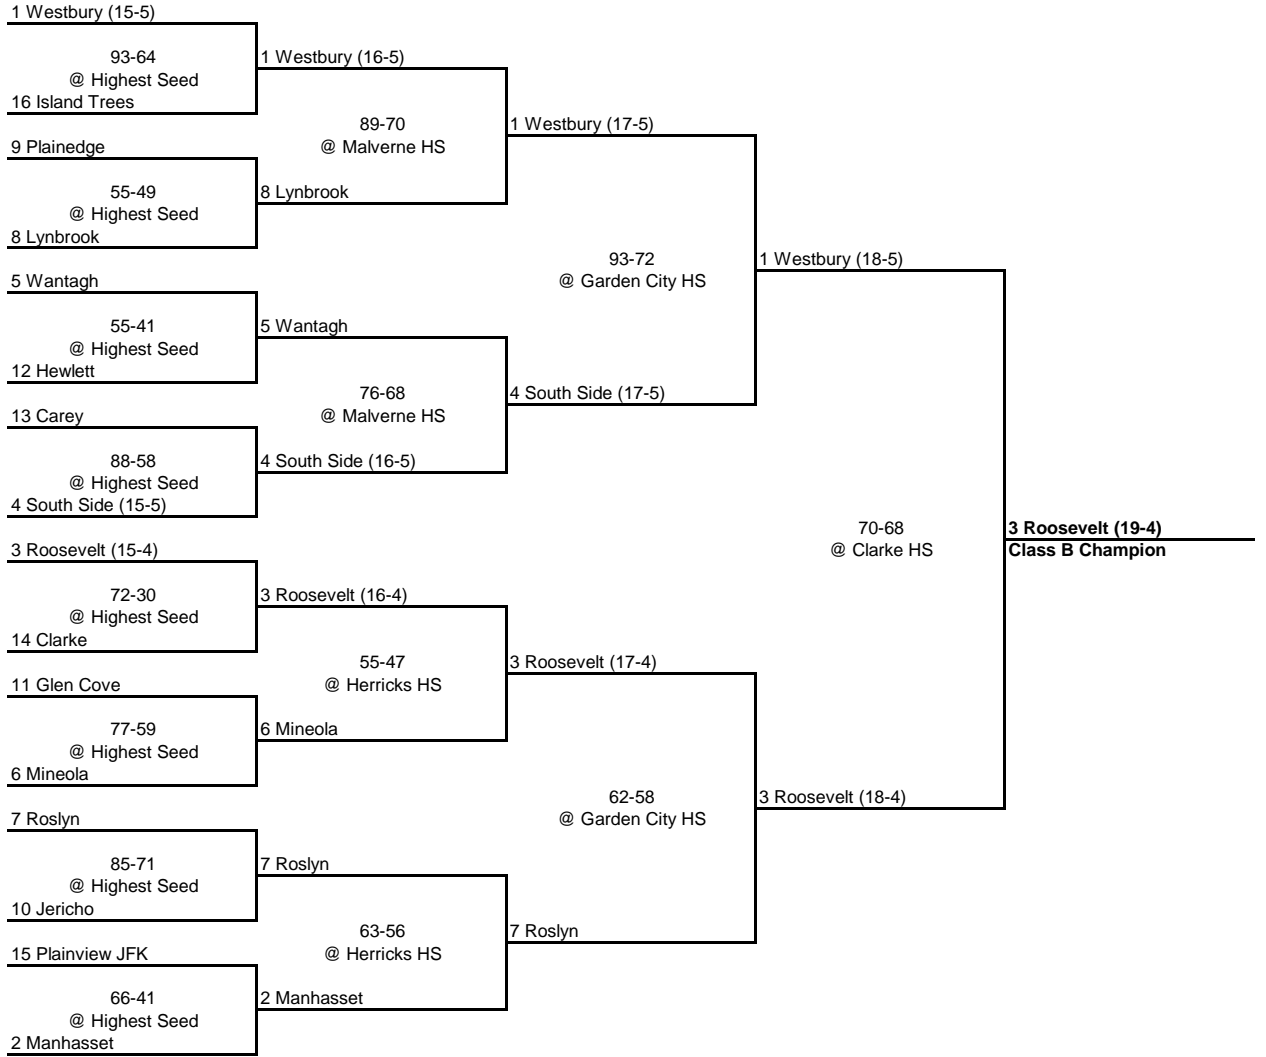

ROUND 1

QUARTERFINAL

SEMI FINAL

FINAL

1988 CLASS C CHAMPIONSHIP

New York State Section VIII

QUARTERFINAL

SEMI FINAL