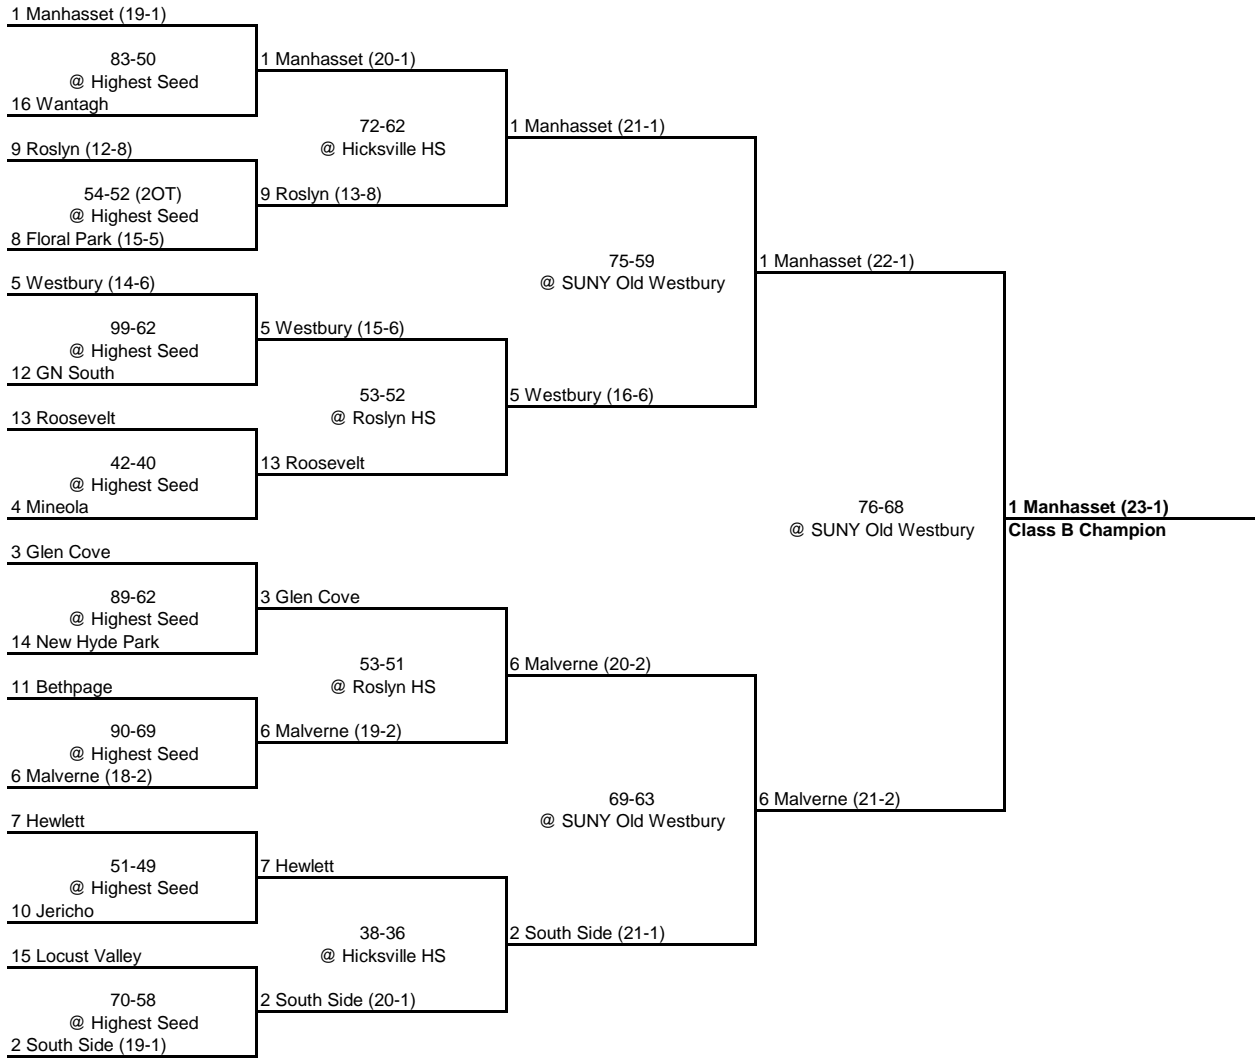

2 Freeport

78-69
@ SUNY Old Westbury

1 Hempstead (23-0)
Class A Champion

1986 CLASS B CHAMPIONSHIP

New York State Section VIII

ROUND 1 QUARTERFINAL SEMI FINAL FINAL

1986 CLASS C CHAMPIONSHIP

New York State Section VIII

SEMI FINAL

FINAL