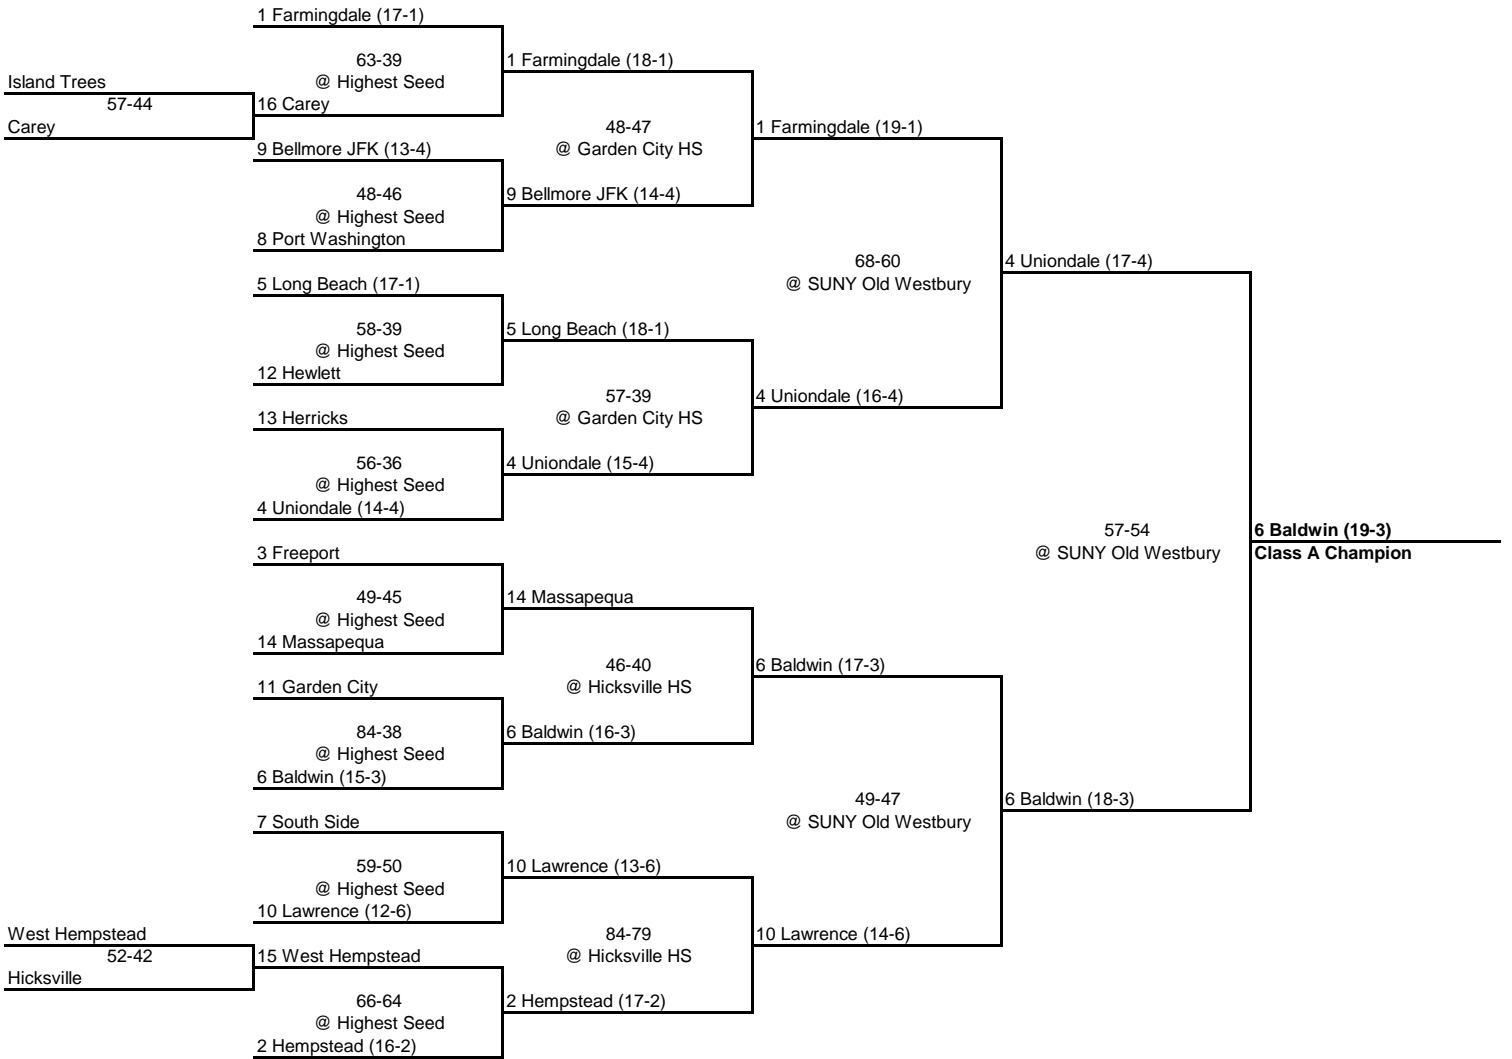

1982 CLASS A CHAMPIONSHIP

New York State Section VIII

OUTBRACKET

ROUND 1

QUARTERFINAL

SEMI FINAL

FINAL

1982 CLASS B CHAMPIONSHIP

New York State Section VIII

ROUND 1 QUARTERFINAL SEMI FINAL FINAL

NOTE: Carle Place will represent Section VIII in the Class C Regional as the highest rated C team.