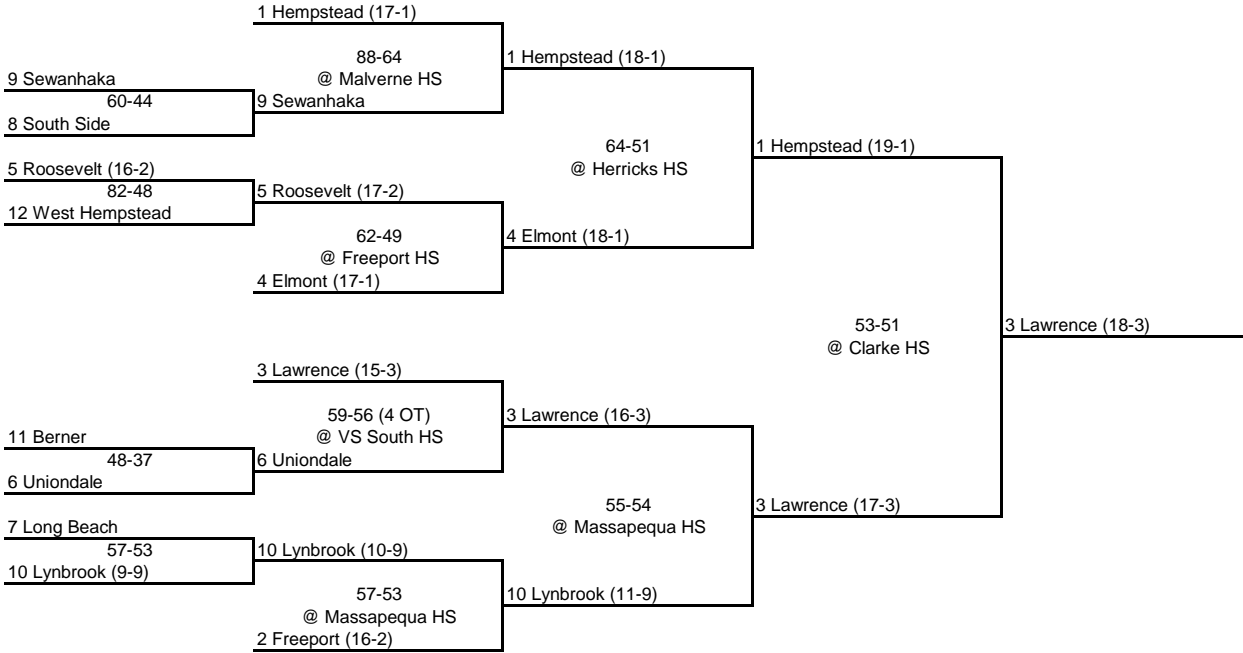

**1968 BASKETBALL CHAMPIONSHIP**

**New York State Section VIII**

ROUND 1

ROUND 2

QUARTERFINAL

SEMI FINAL

FINAL

MVP

Mel Davis - Lawrence

**SOUTH SHORE BRACKET**

**NORTH SHORE BRACKET**

54-50  
@ Clarke HS

**Lawrence (19-3)**  
**Section VIII Champion**