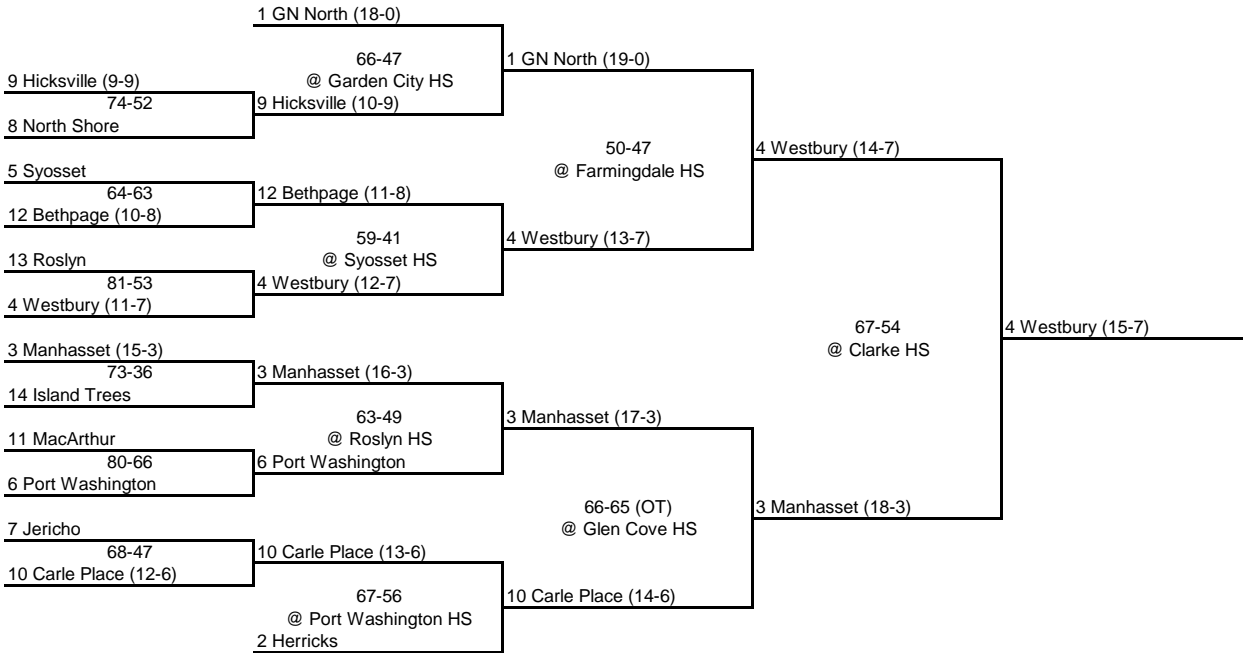

**1968 BASKETBALL CHAMPIONSHIP**

**New York State Section VIII**

ROUND 1

ROUND 2

QUARTERFINAL

SEMI FINAL

FINAL

MVP

Mel Davis - Lawrence

**SOUTH SHORE BRACKET**

**NORTH SHORE BRACKET**

54-50  
@ Clarke HS

**Lawrence (19-3)**  
**Section VIII Champion**